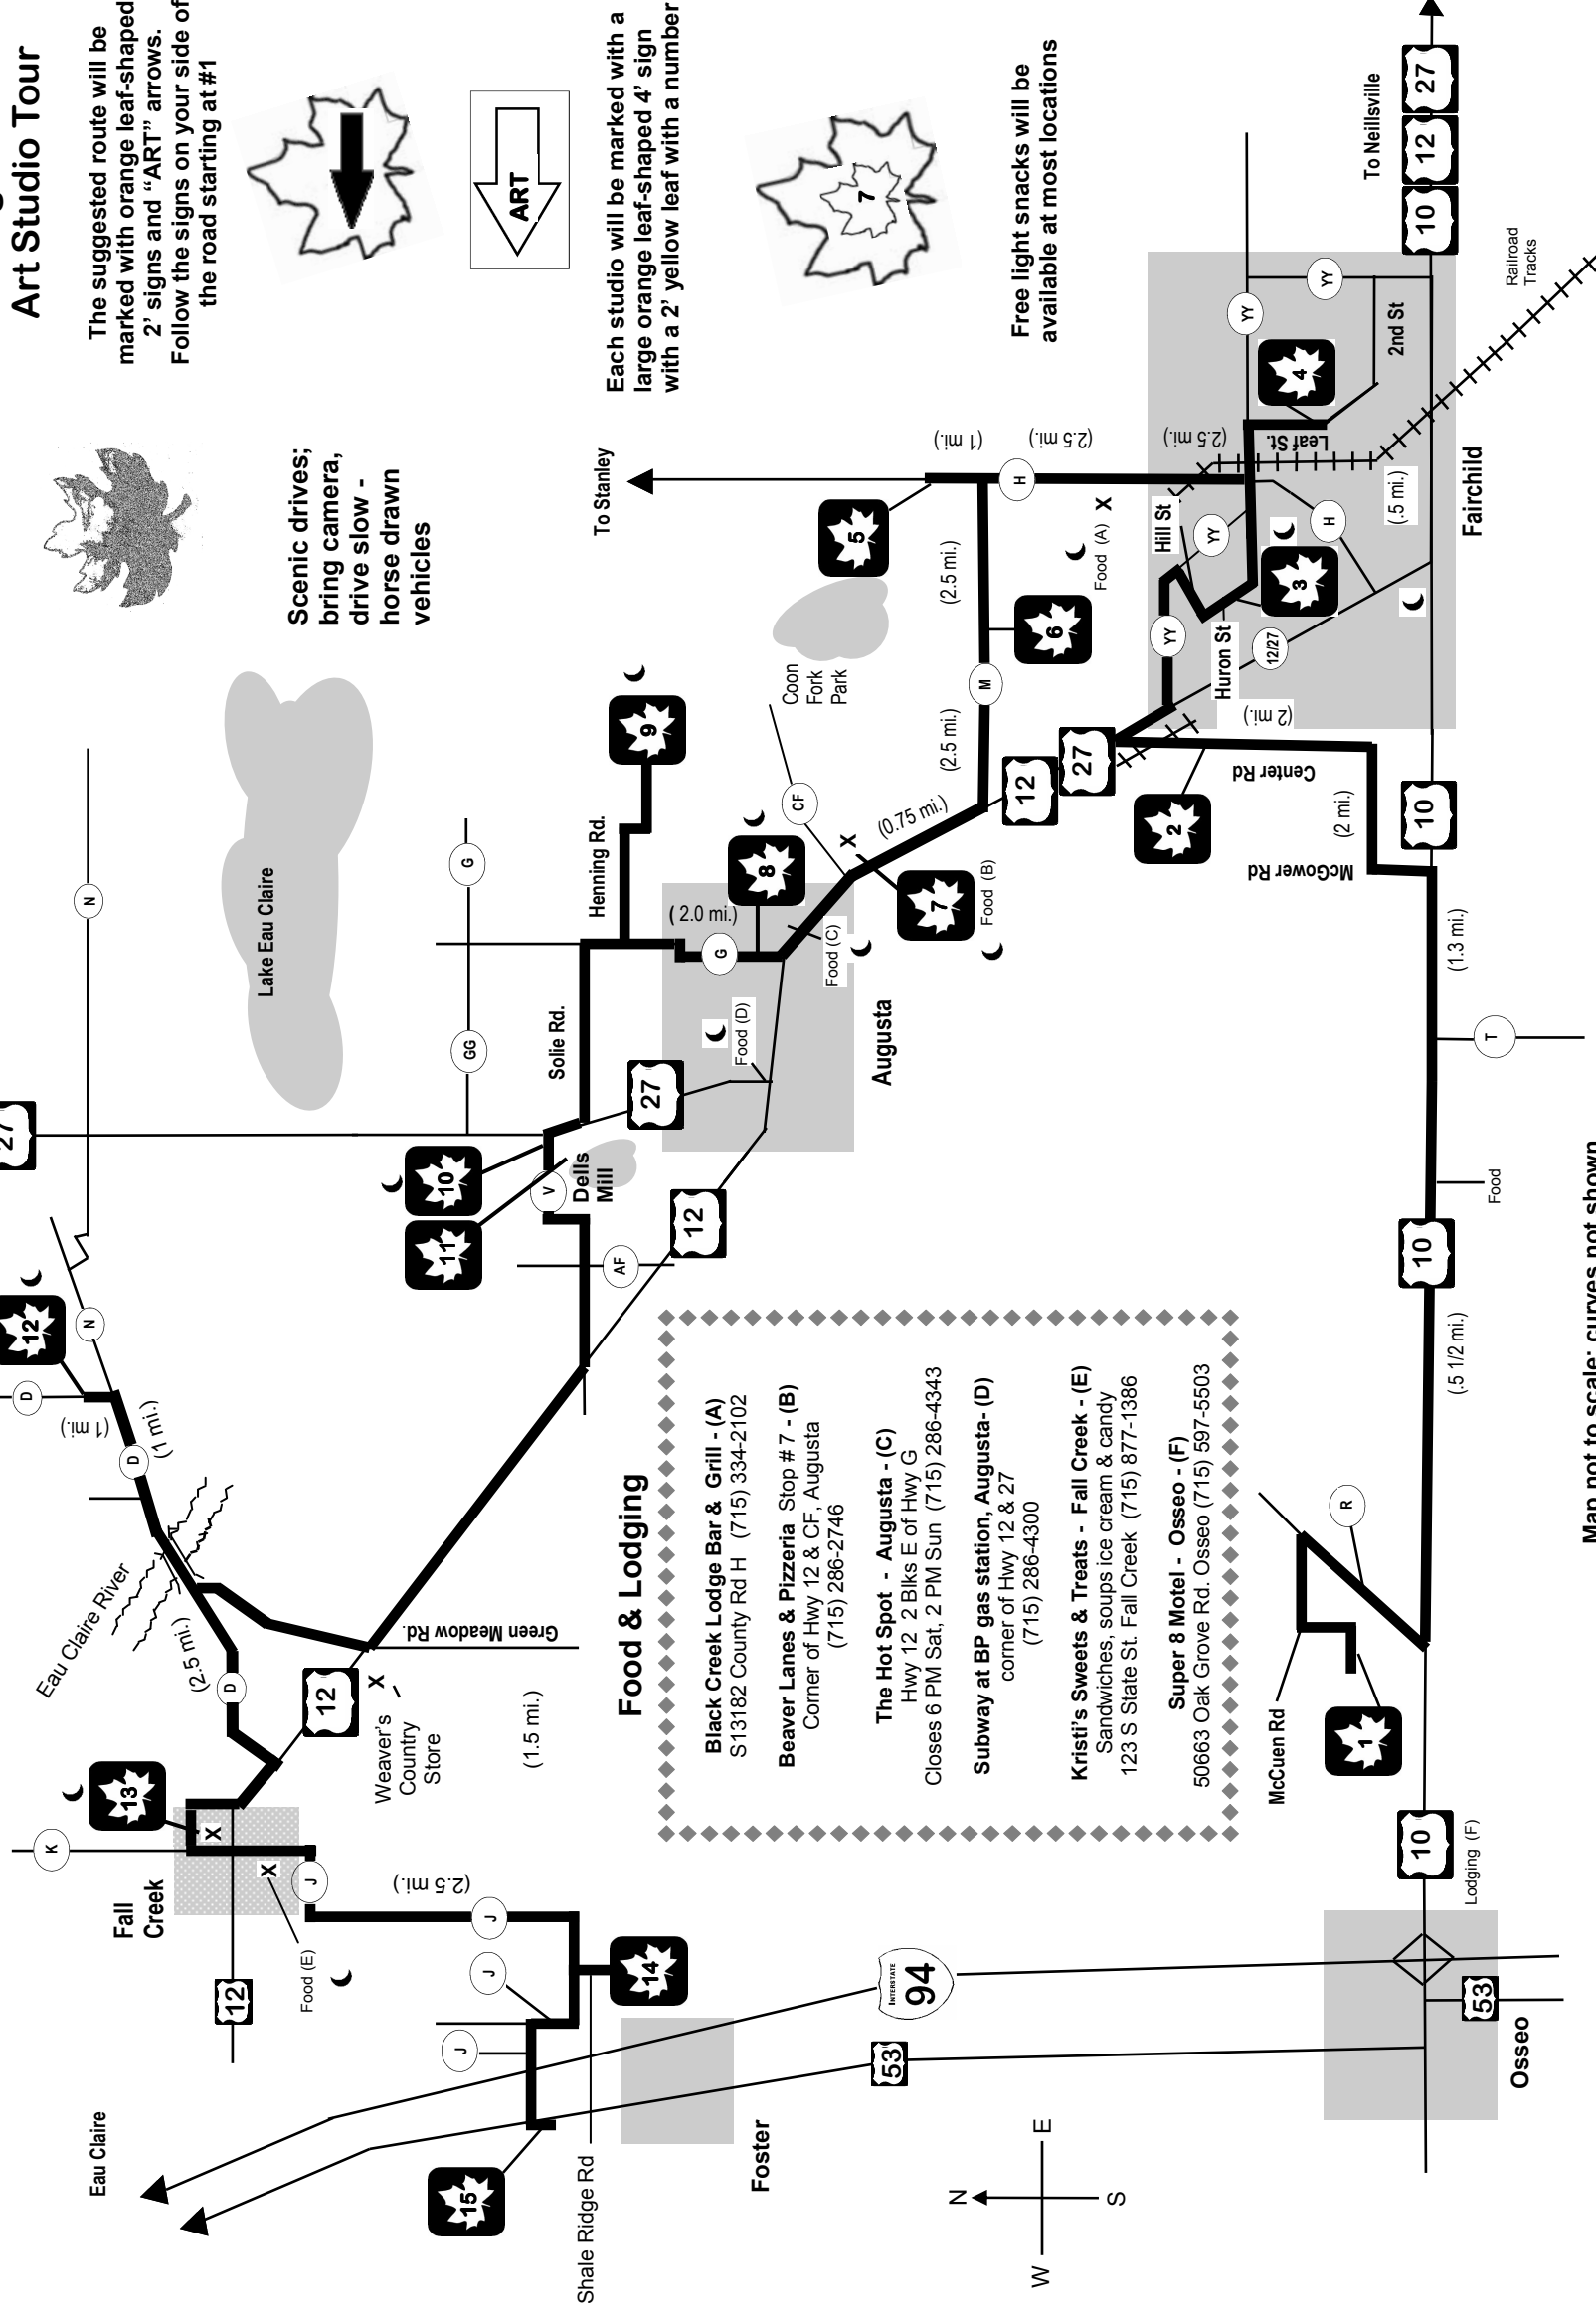

Trouble contacting a location, call Rozan at 715-286-2464

- & - Handicap Accessible
- # - Artists that will demonstrate
- - New Artist for 2017
- F - Food
- ☾ - Rest rooms

Trouble contacting a location, call Rozan at 715-286-2464

- & - Handicap Accessible
- # - Artists that will demonstrate
- - New Artist for 2017
- F - Food
- ☾ - Rest rooms

Food & Lodging

Black Creek Lodge Bar & Grill - (A)
S13182 County Rd H (715) 334-2102

Beaver Lanes & Pizzeria Stop # 7 - (B)
Corner of Hwy 12 & CF, Augusta
(715) 286-2746

The Hot Spot - Augusta - (C)
Hwy 12 2 Blks E of Hwy G
Closes 6 PM Sat, 2 PM Sun (715) 286-4343

Subway at BP gas station, Augusta- (D)
corner of Hwy 12 & 27
(715) 286-4300

Kristi's Sweets & Treats - Fall Creek - (E)
Sandwiches, soups ice cream & candy
123 S State St. Fall Creek (715) 877-1386

Super 8 Motel - Osseo - (F)
50663 Oak Grove Rd. Osseo (715) 597-5503

Trouble contacting a location, call Rozan at 715-286-2464

- & - Handicap Accessible
- # - Artists that will demonstrate
- - New Artist for 2017
- F - Food
- ☾ - Rest rooms

September 30 & October 1, 2017
Sat. 10 AM to 6 PM Sun. 10 AM to 5 PM

Falling Leaves
Art Studio Tour

The suggested route will be marked with orange leaf-shaped 2' signs and "ART" arrows. Follow the signs on your side of the road starting at #1

Scenic drives; bring camera, drive slow - horse drawn vehicles

Each studio will be marked with a large orange leaf-shaped 4' sign with a 2' yellow leaf with a number

Free light snacks will be available at most locations

Map not to scale; curves not shown. Please drive carefully; you may encounter pedestrians or horse-drawn vehicles on some roads.